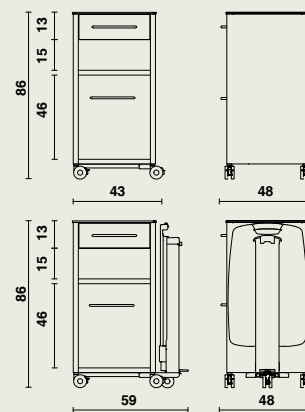

Optional dinner tray Livia

- Folding.
- Easy to incline in both directions.
- The dinner tray has an upright edge.
- The folding part is fixed on a strong aluminium guiding profile that has been finished with an anodisation layer.
- The dinner tray is height-adjustable (between 80 and 110 cm) by means of a gas spring.
- Dimensions of the dinner tray: 63 x 40,5 cm.
- The gas spring is activated by means of a foot pedal.
- The dinner tray is made of ABS.
- The bedside table stands on 5 design castors Ø 65 mm.
- The dinner tray can be optionally provided with a Click 'n' turn mechanism which allows to move the dinner tray from one side to the other side of the bedside table.

Colours

We would like to refer to our extensive colour gamut.
Sample card + samples available on request.

Handles

- Open handle
- Closed handle

Dimension

18380 | with high drawer | 43 x 48 x height 86 cm
with dinner tray Livia | 59 x 48 x height 86 cm