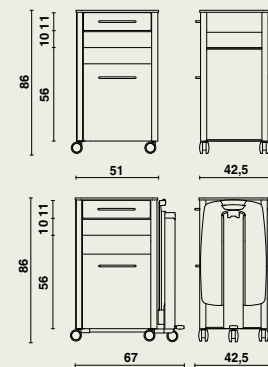

Double-sided version with high drawer (high drawer, open compartment, double-sided drawer)

- The sides are made of 8 mm solid laminate panels that are assembled between 4 aluminium corner profiles.
- Solid laminate drawer fronts.
- Metal design handle.
- An open compartment is accessible from all sides.
- The drawers are made of steel plate and have solid laminated fronts.
- The drawers glide on 2 synthetic rails.
- The upper drawer is equipped with a removable synthetic tray.
- Aluminium and steel parts are protected by an epoxy-coating or an anodisation layer.
- Tabletop with rounded solid laminate corners.
- 4 design castors Ø 65 mm.

Optional dinner tray Livia

- Folding.
- Easy to incline in both directions.
- The dinner tray has an upright edge.
- The folding part is fixed on a strong aluminium guiding profile that has been finished with an anodisation layer.
- The dinner tray is height-adjustable (between 80 and 110 cm) by means of a gas spring.
- Dimensions of the dinner tray: 63 x 40,5 cm.
- The gas spring is activated by means of a foot pedal.
- The dinner tray is made of fire-retardant ABS.
- The bedside table stands on 5 design castors Ø 65 mm.
- The dinner tray can be optionally provided with a Click 'n' turn mechanism which allows to move the dinner tray from one side to the other side of the bedside table.

Colours

We would like to refer to our extensive colour gamut.
Sample card + samples available on request.

Handles

- Open handle
- Closed handle

Dimension

10969 | 51 x 42,5 x height 86 cm
with dinner tray Livia | 67 x 42,5 x height 86 cm