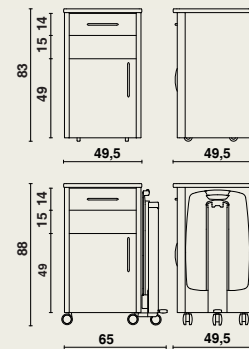

Atlas Hospital

07169 The Atlas Hospital is a compact bedside table that offers numerous storage possibilities thank to its optimal design.

One-sided version (storage cabinet, open compartment, drawer)

- 2 side panels with a front lath, back, bottom, and a tabletop.
- The frame, door, and drawer fronts are made of light grey melaminated chipboard (thickness 19 mm).
- The panels are connected to each other by means of wooden dowels and eccentric cams.
- The front posts have a melamine layer with an aluminium look.
- Storage cabinet with a removable shelf.
- High-quality self-closing hinges, opening up to 135°.
- Metal design handle.
- The removable drawer is made of metal sides, between which a wooden bottom and back have been attached. The drawer is finished with a wooden drawer front.
- The drawer is installed in the cupboard frame by means of high-quality steel rails with an end stop.
- The metal parts are protected by a light grey epoxy-coating.
- The tabletop has rounded corners and edges and is made of a melaminated chipboard of 19 mm.
- 4 hidden castors Ø 50 mm.

Optional dinner tray Livia

- Folding.
- Easy to incline in both directions.
- The dinner tray has an upright edge.
- The folding part is fixed on a strong aluminium guiding profile that has been finished with an anodisation layer.
- The dinner tray is height-adjustable (between 80 and 110 cm) by means of a gas spring.
- Dimensions of the dinner tray: 63 x 40,5 cm.
- The gas spring is activated by means of a foot pedal.
- The dinner tray is made of fire-retardant ABS.
- The bedside table stands on 5 design castors Ø 65 mm.

Dimension

07169 | 49,5 x 49,5 x height 83 cm
with dinner tray Livia | 65 x 49,5 x height 88 cm

Materials and finishing

- Wood: chipboard (melaminated, light grey).
- Metal: epoxy-coating (clear gray).
- High-quality self-closing hinges.
- Withstands the common cleaning products.